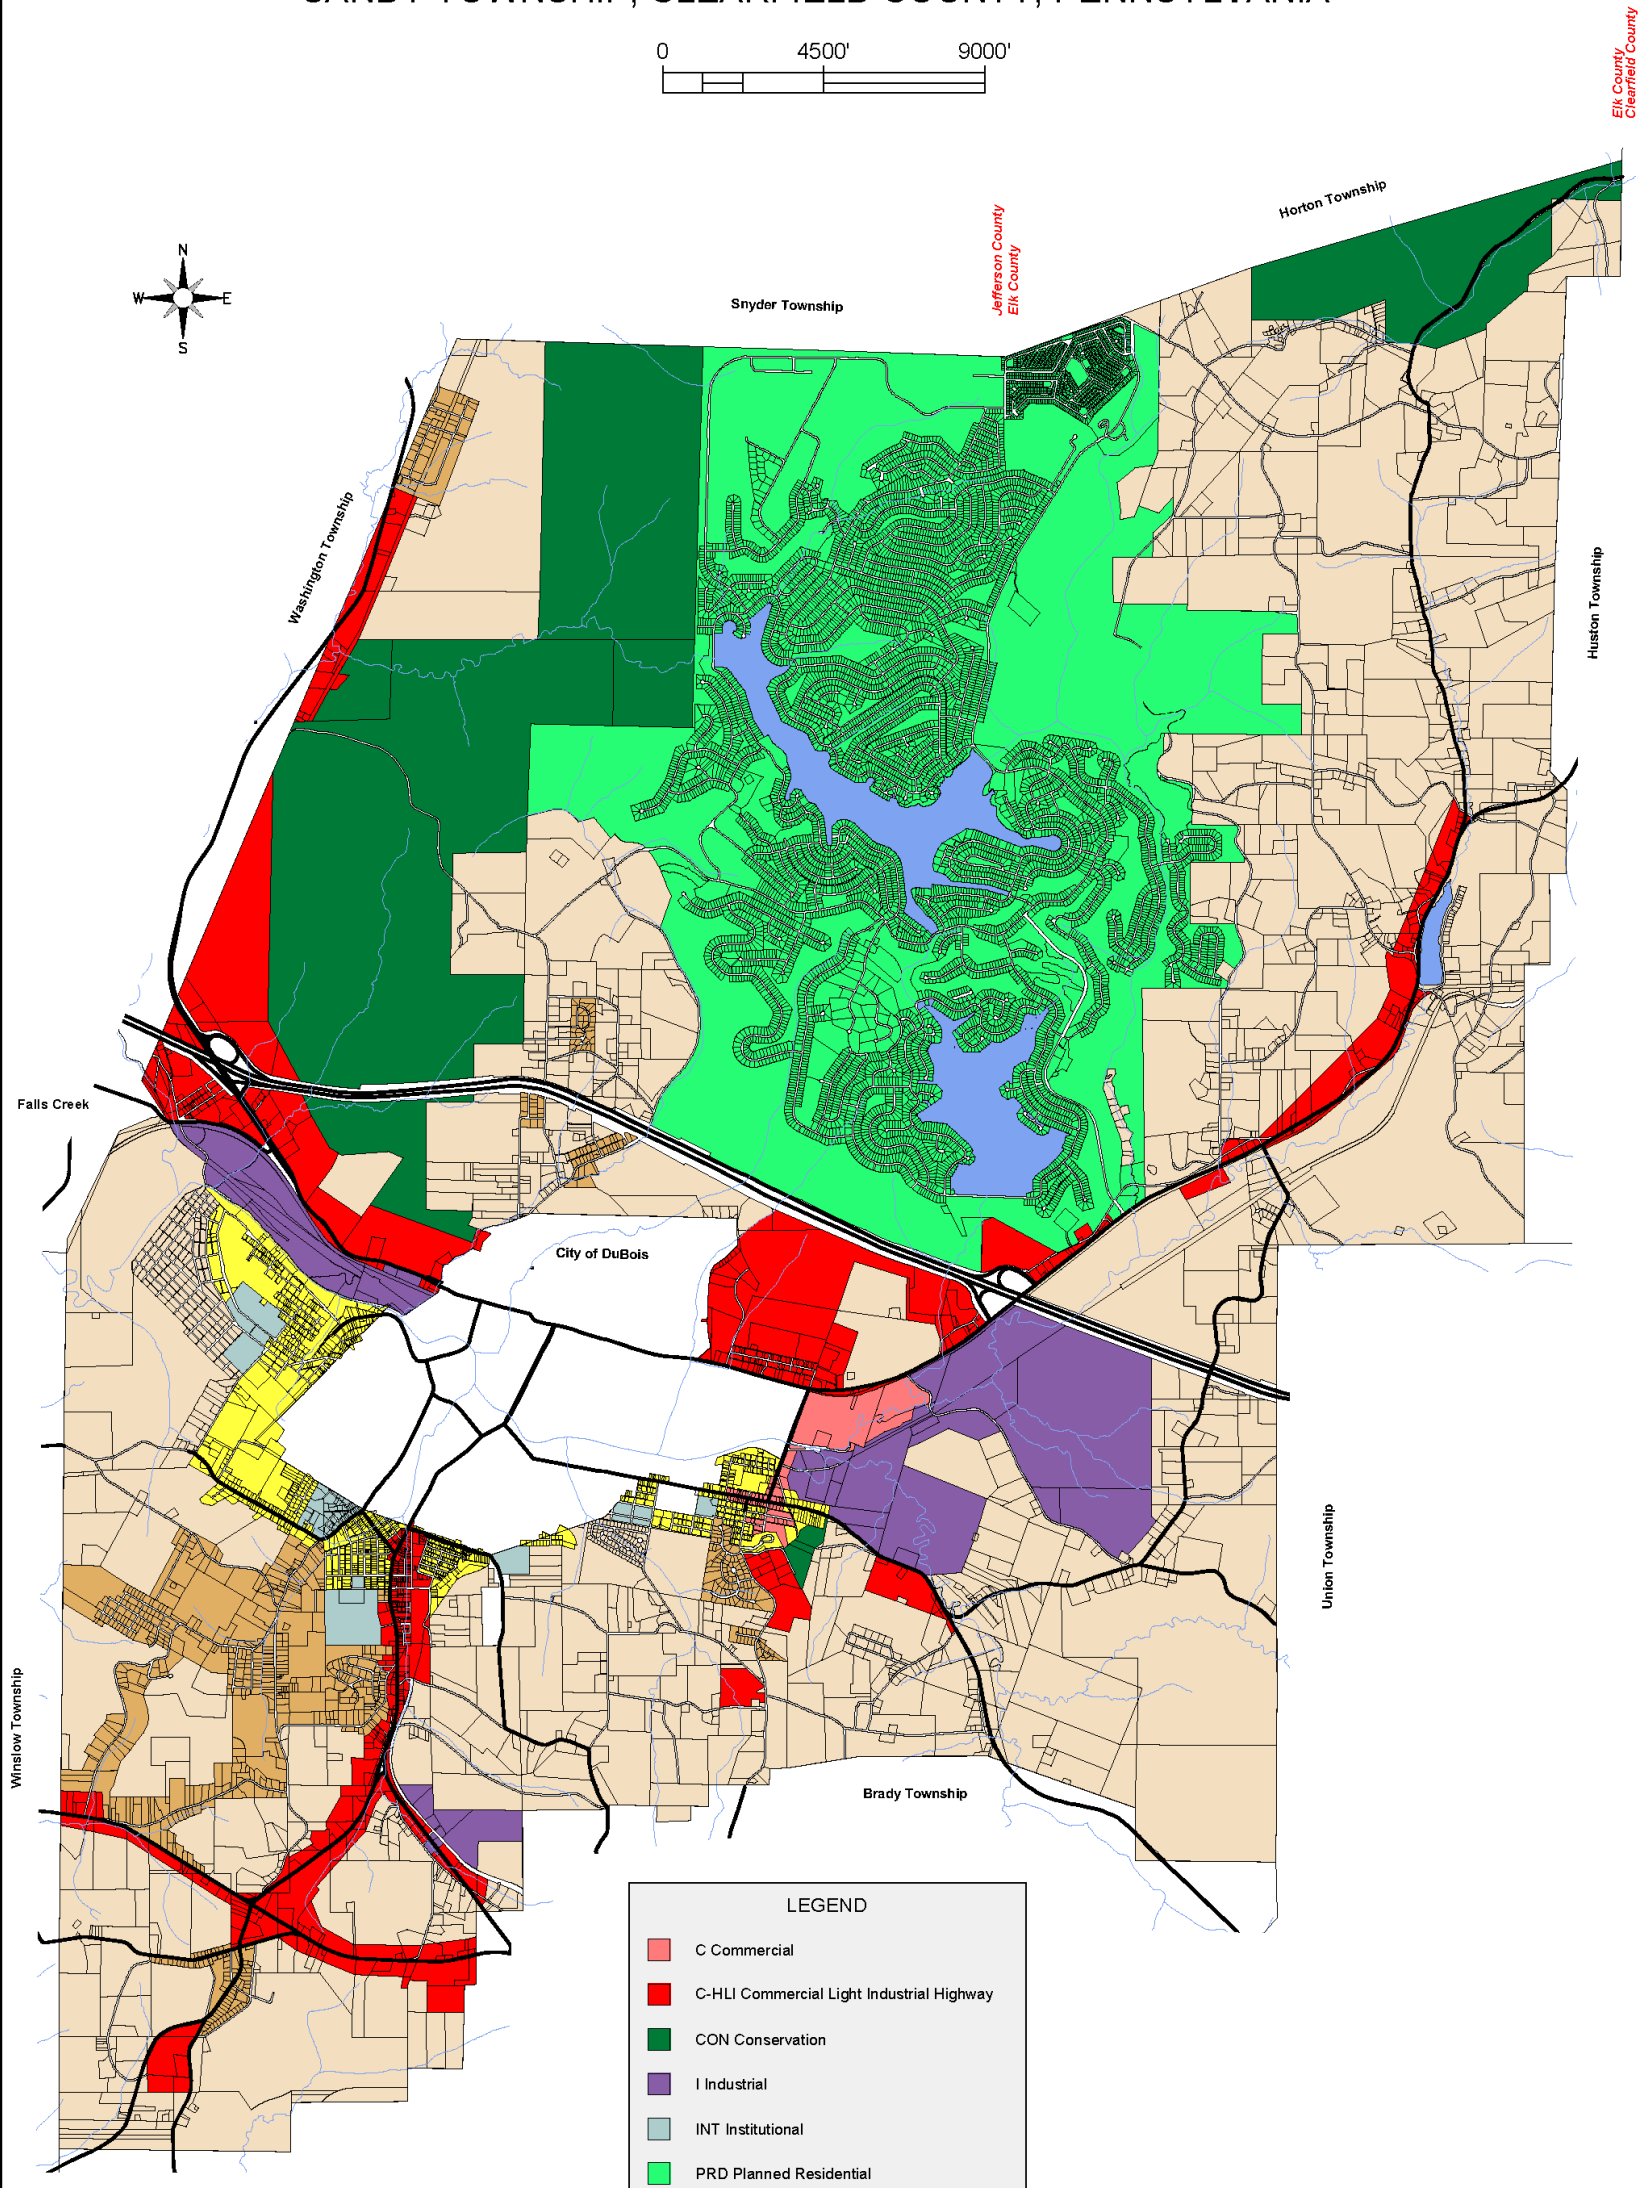

ZONING

27 Attachment 4

SANDY TOWNSHIP ZONING MAP

SANDY TOWNSHIP, CLEARFIELD COUNTY, PENNSYLVANIA

LEGEND	
	C Commercial
	C-HLI Commercial Light Industrial Highway
	CON Conservation
	I Industrial
	INT Institutional
	PRD Planned Residential
	R-1 Residential High Density
	R-A Residential Agricultural
	R-U Residential Urban
	Lakes

Elk County
Clearfield County

Jefferson County
Elk County

Jefferson County
Clearfield County